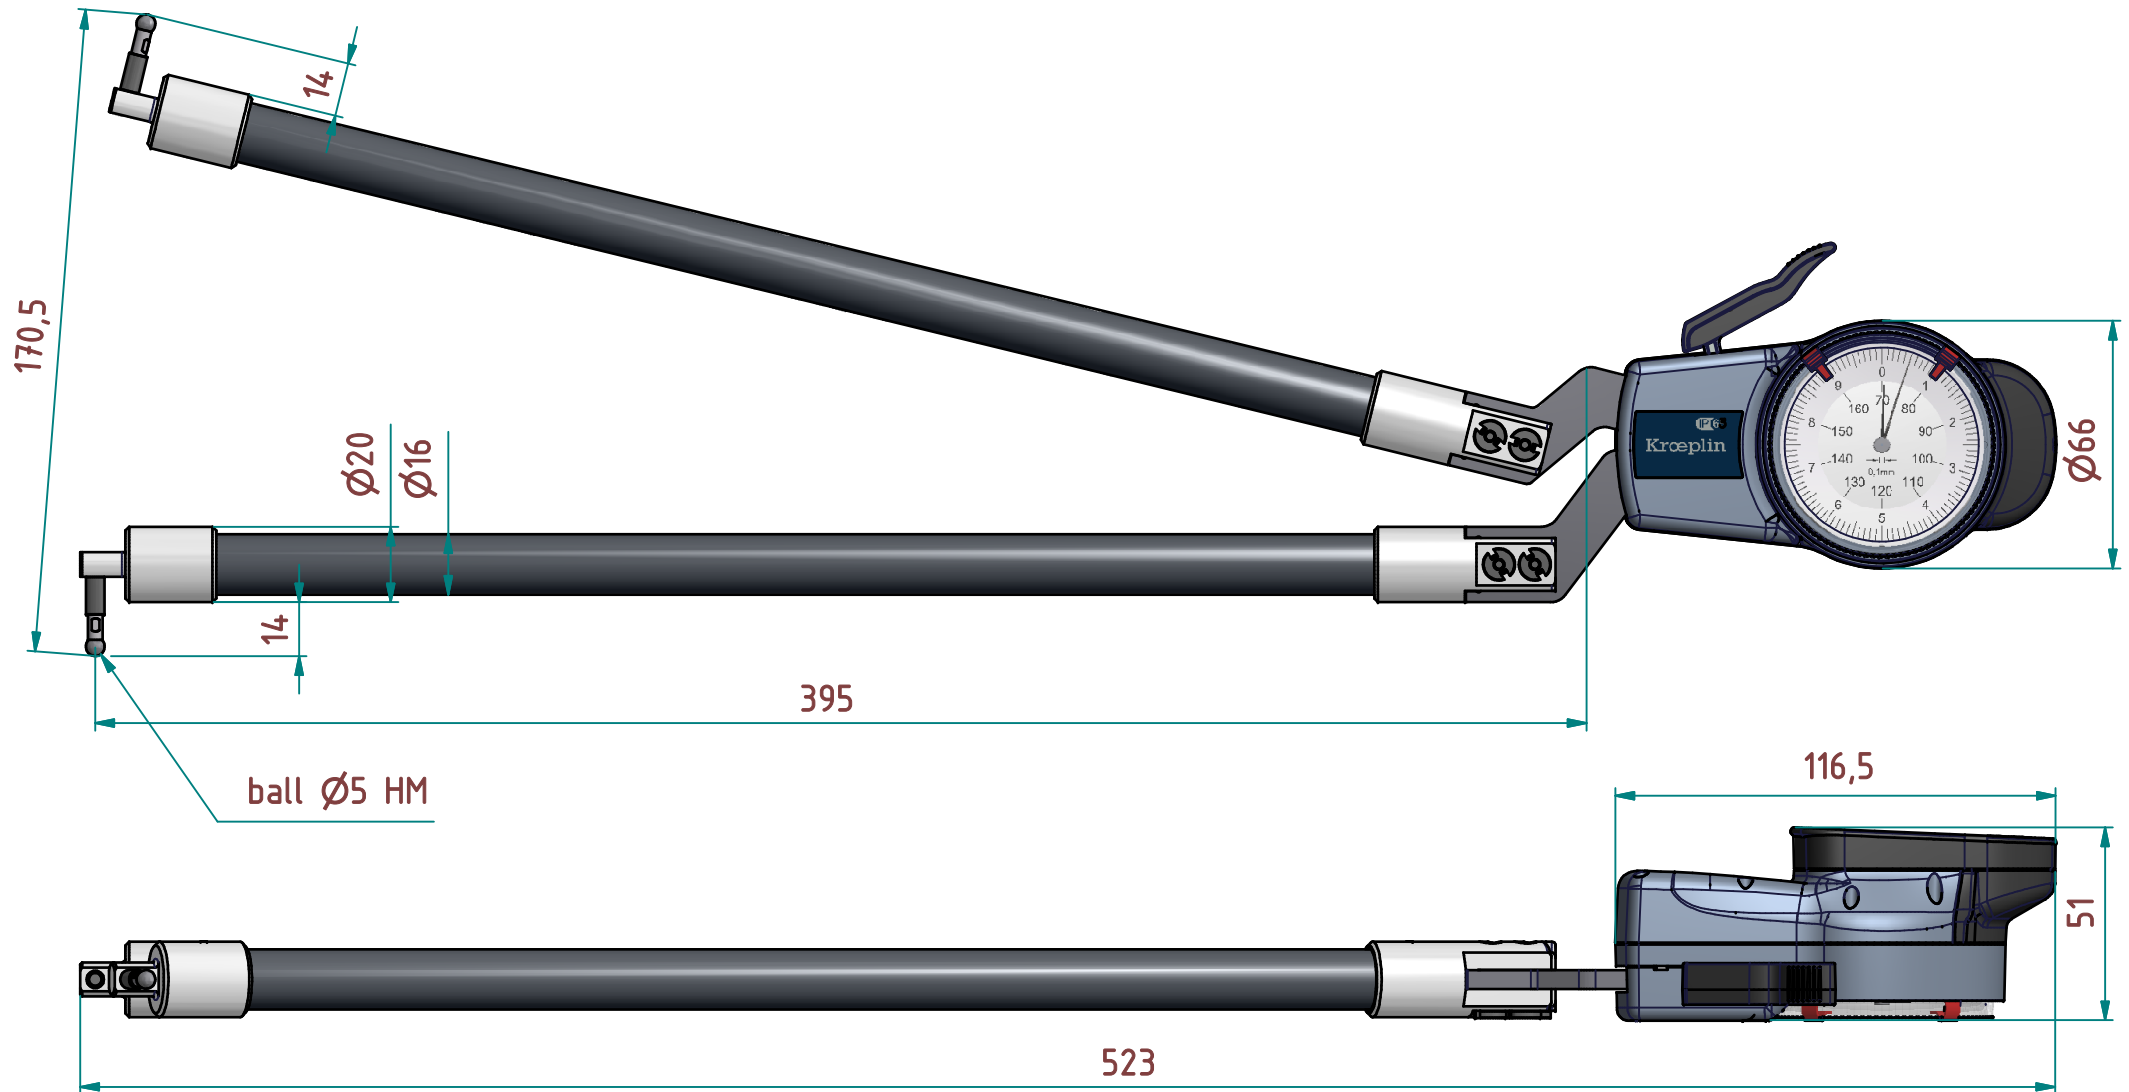

data sheet: H870

Kroepelin GmbH
Gartenstraße 50
D-36381 Schlüchtern

Tel.: 06661 86 0
Fax: 06661 86 39
Mail: sales@kroepelin.com
Web: www.kroepelin.com

Kroepelin
Längenmesstechnik

subject to technical alterations

type: M200
range: 70 - 170 mm
range of indication: 69,5 - 170,5 mm
digital step:
scale interval: 0,1 mm
measuring force: 0,8 - 2,0 N
weight: 590 g

acceptable deviations
VDI/VDE/DGQ 2618 Bl. 12.1/13.1)
max. permissible
errors "G": 0,15 mm
repeatability "r": 0,10 mm
reference temperature: 20° C
operation temperature: 10° C - 30° C
storage temperature: -10° C - 50° C

scale: 1 : 2
drawing-nr.: DAB-H870_KR_en
date of issue: 15.04.2013
name: Lange
revision status: 2096 / MHe
revision date: 01.04.2015