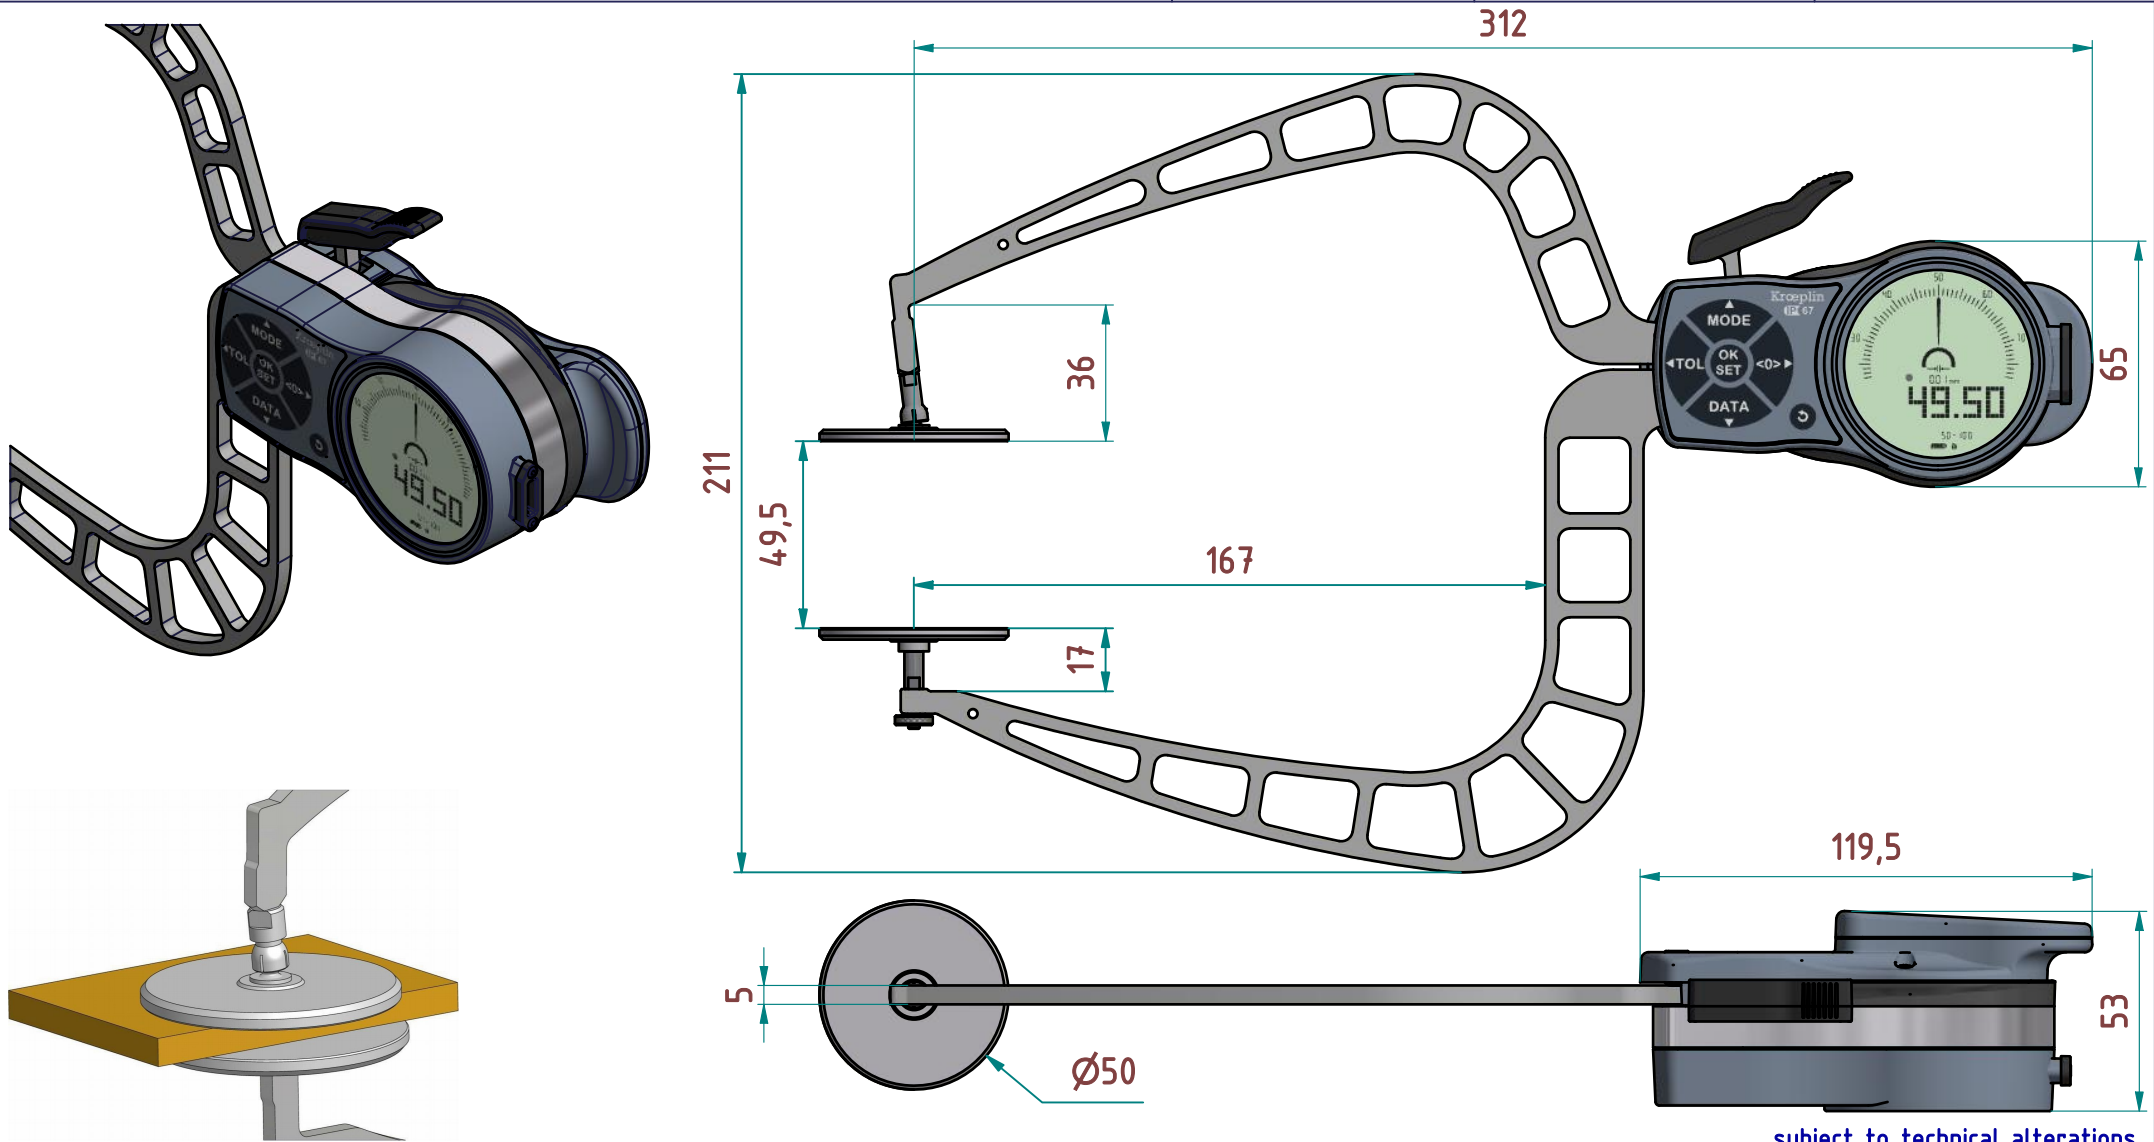

data sheet: K4100T

Kroepelin GmbH
Gartenstraße 50
D-36381 Schlüchtern

Tel.: 06661 86 0
Fax: 06661 86 39
Mail: sales@kroepelin.com
Web: www.kroepelin.com

Kroepelin
Längenmesstechnik

subject to technical alterations

type: K
range: 50 - 100 mm
range of indication: 49,5 - 100,5 mm
digital step: 0,01 mm
scale interval: -
measuring force: 0,8 - 1,7 N
weight: 520 g

acceptable deviations
 VDI/VDE/DGQ 2618 Bl. 12.1/13.1)
max. permissible errors "G": 0,06 mm
repeatability "r": 0,04 mm
reference temperature: 20° C
operation temperature: 10° C - 30° C
storage temperature: -10° C - 50° C

scale: 1:2
drawing-nr.: DAB-K4100T-K-e
date of issue: 18.03.2021
name: B. Schmidt
revision status:
revision date:

interface as accessories available:

subject to technical alterations

drawing-nr.: DAB-K4100T-K-e
date of issue: 18.03.2021
name: B. Schmidt