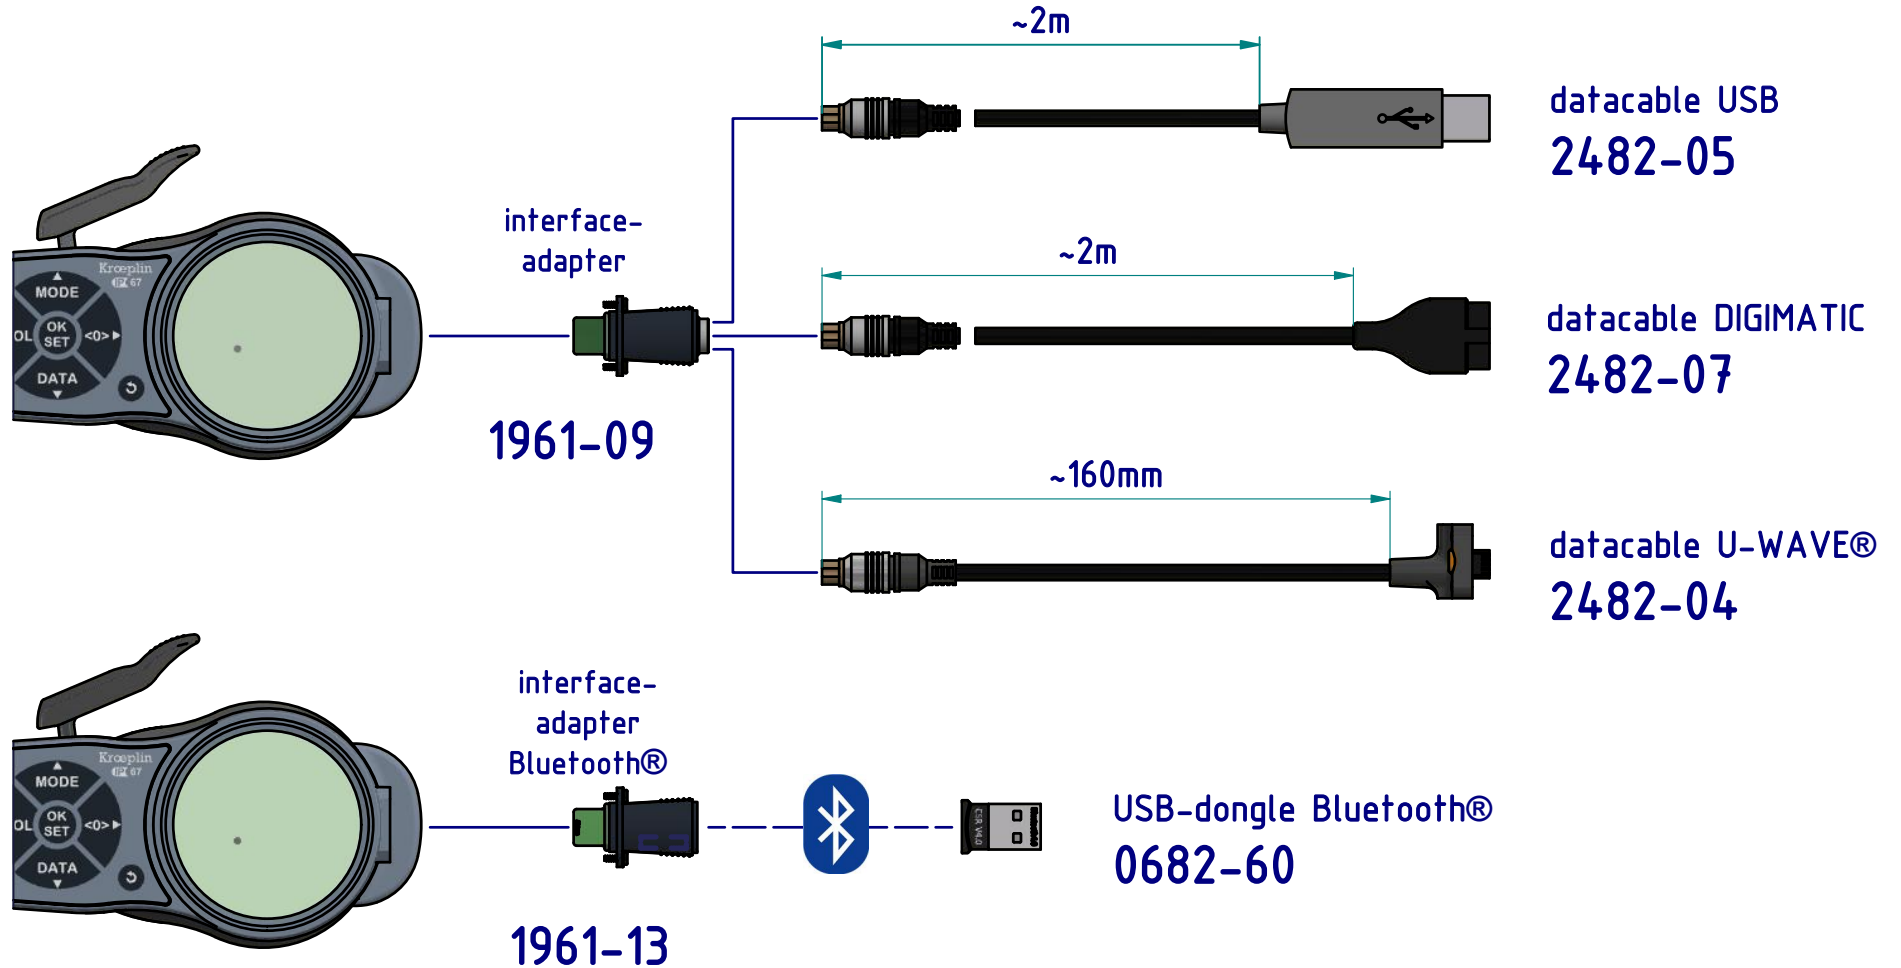

type: K
range: 50 - 100 mm
range of indication: 49,5 - 100,5 mm
digital step: 0,01 mm
scale interval: -
measuring force: 0,8 - 1,7 N
weight: 520 g

acceptable deviations
 VDI/VDE/DGQ 2618 Bl. 12.1/13.1)
max. permissible errors "G": 0,06 mm
repeatability "r": 0,04 mm
reference temperature: 20° C
operation temperature: 10° C - 30° C
storage temperature: -10° C - 50° C

scale: 1:2
drawing-nr.: DAB-K4100T-K-e
date of issue: 18.03.2021
name: B. Schmidt
revision status:
revision date:

interface as accessories available:

subject to technical alterations

drawing-nr.: DAB-K4100T-K-e
date of issue: 18.03.2021
name: B. Schmidt