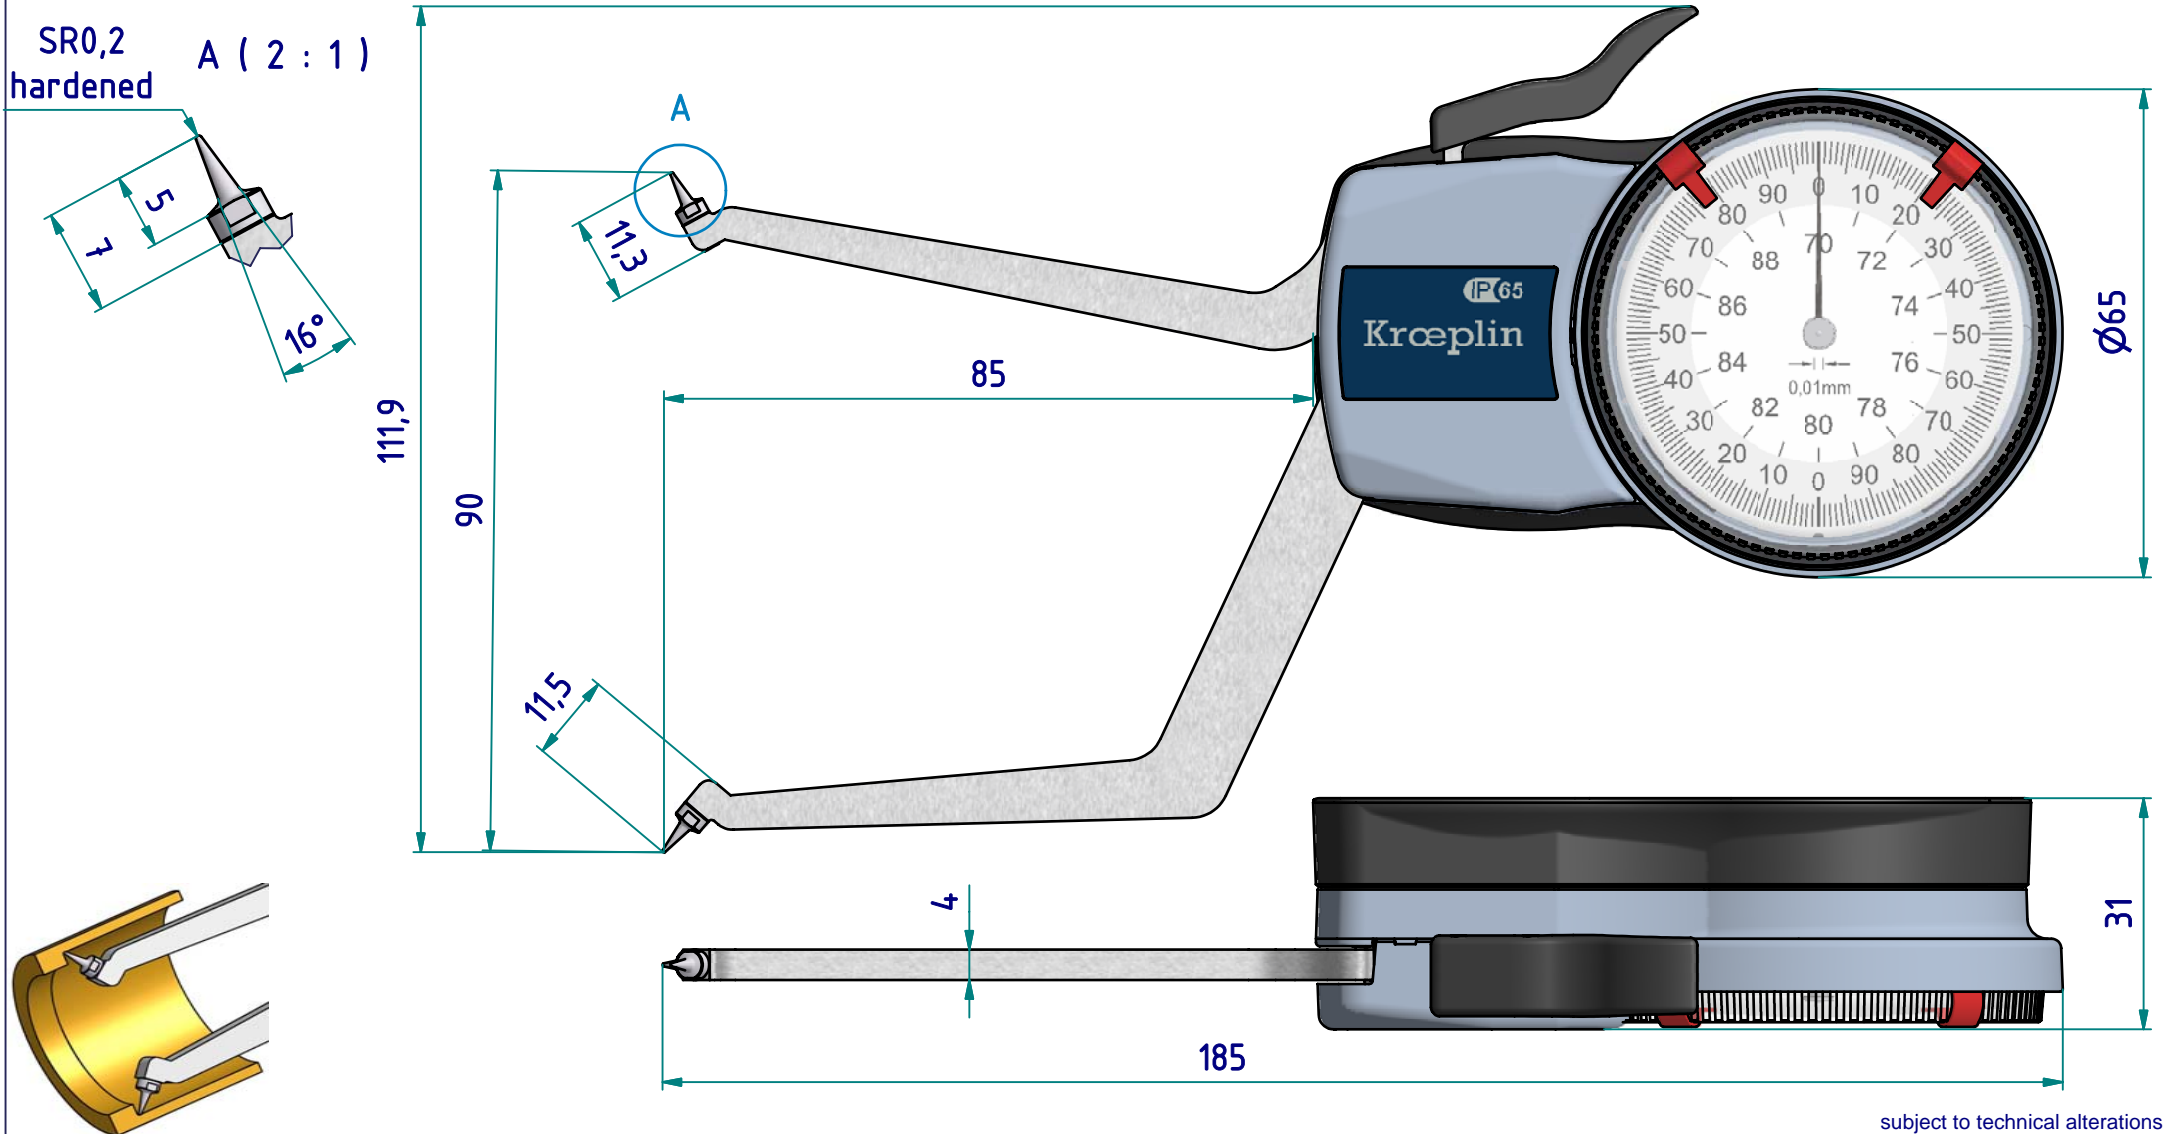

data sheet: H2G70

Kroepelin GmbH
Gartenstraße 50
D-36381 Schlüchtern

Tel.: 06661 86 0
Fax: 06661 86 39
Mail: sales@kroepelin.com
Web: www.kroepelin.com

Kroepelin
Längenmesstechnik

subject to technical alterations

type: H
range: 70 - 90 mm
range of indication: 69,5 - 90,5 mm
digital step: -
scale interval: 0,01 mm
measuring force: 1,1 - 1,6 N
weight: 200 g

acceptable deviations
VDI/VDE/DGQ 2618 Bl. 12.1/13.1)
max. permissible
errors "G": 0,03 mm
repeatability "r": 0,01 mm
reference temperature: 20° C
operation temperature: 10° C - 30° C
storage temperature: -10° C - 50° C

scale: 1:1
drawing-nr.: DAB-H2G70_KR_e
date of issue: 08.01.09
name: T.Koenig
revision status:
revision date: